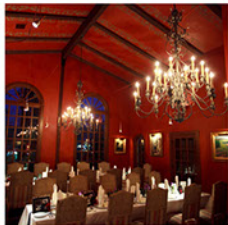

ERNA'S ELDERBERRY HOUSE

Situated in Oakhurst California, the Elderberry House is just south of Yosemite National Park. With European influence and design the Estate is a perfect selection for an intimate affair. The Estate accommodates wedding celebrations from 2-100 guests.

- Delightful old world charm
- Exquisite dining and wine pairing
- Up to 100 guests
- Guest accommodations available
- $$$

Contact Miss Angelica at 559-683-6800 for more information.

www.MyYosemiteWedding.com